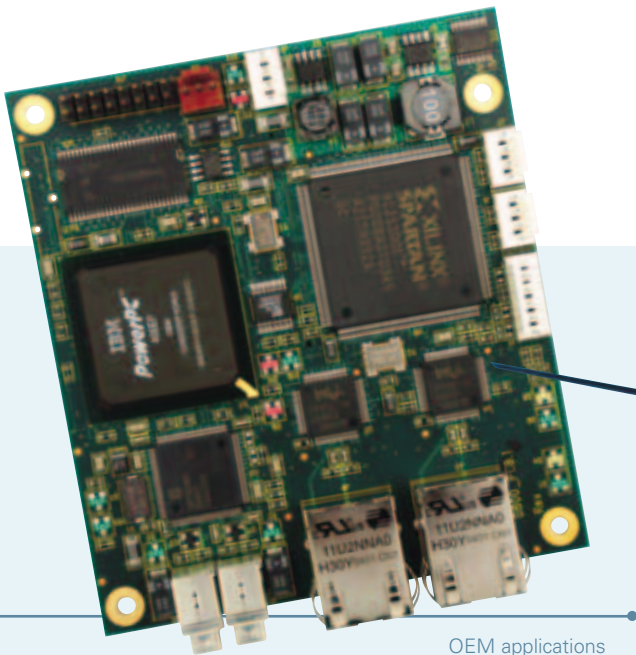

SOLO - OEM AND BESPOKE APPLICATIONS

OEM applications

domo can offer a range of PCB level product opportunities for OEM applications. Standard designs such as those used in our range of SOLO2 and SOLO4 products can be offered, or unique design work can be undertaken which allows bespoke requirements for interfaces, power supply arrangements and form factor to be met.

Collaborative development programmes with our customers can be undertaken to fulfil specific needs in the RF designs. The domo team have developed video solutions for UGV and UAV applications.

Bespoke applications

Bespoke products can also be offered to ensure optimal integration between our standard technology building blocks.

Typical domo bespoke applications:

- Installation of a central receiver and integration into wired systems
- Installation of domo systems into special enclosures such as suitcases
- Site surveys and advice on installation of fixed infrastructure systems
- Applying the technology into new scenarios and environments
- Special testing, waterproofing and rugged enclosures
- Point to point wireless IP link equipment
- Relays and custom control solution for aircraft fitment
- Rebroadcast units to bring back video and audio TX from difficult environments.

OEM applications