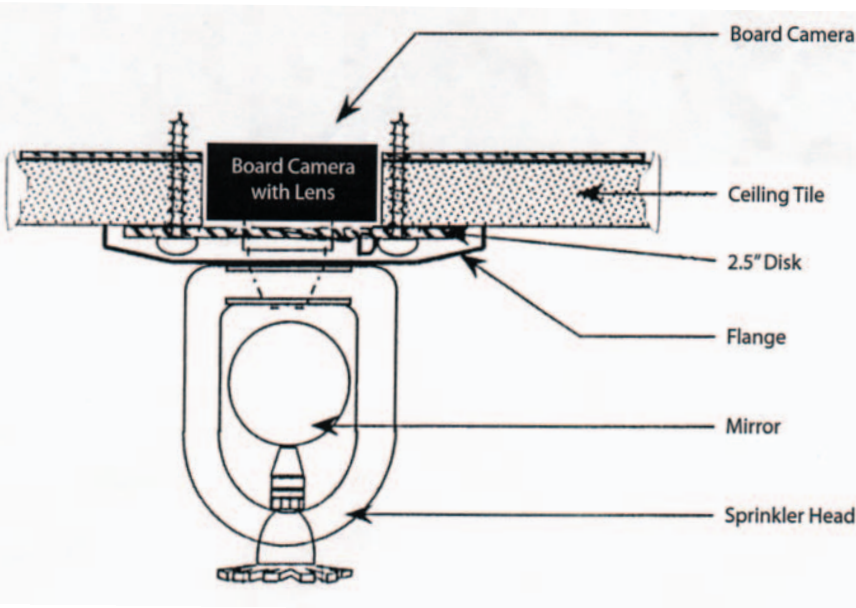

BK-56 & BK-56c
Sprinkler Head CCD Camera

The **BK-56** and **BK-56c** (colour) sprinkler head surveillance CCD camera system blends nicely into the industrial, office or retail environments, allowing for surveillance of activity and personnel below.

The covert sprinkler head system is easily installed into a drop ceiling or with a magnet on any steel supporting structure.

The BK-56 has a mirror image switch to correct the reversing effect of the sprinkler head mirror. Both cameras use an electronic shutter to automatically adjust for challenging light conditions.

FEATURES

- CCD camera disguised as a sprinkler head
- Available in B&W or colour camera
- Pre-wired and mounted camera
- Horizontal and vertical adjustment
- Quick installation

SPECIFICATIONS

GENERAL

	BK-56 (Black & White)	BK-56c (Colour)
Imager	1/3" Interline Transfer CCD	1/3" Interline Transfer CCD
Imager Size	542(H) x 492(V)	768(H) x 494(V)
Scanning	EIA, 2:1 interlace	NTSC, 2:1 Interlace
Resolution	400(H) TV Lines	330(H) TV Lines
Image format	Normal or Mirror	Normal
Sync	Internal	Internal
AGC	On/Off selectable	On/Off selectable
Min. Illumination	0.1 lux (0.01fc) @f1.4	5.0 lux @ f1.4
S/N Ratio	48Db or greater	48Db or greater
Iris	Electronic iris (1/60sec.~1/30,000sec.)	Electronic iris (off, 1/60sec.~1/30,000sec.)
Power	DC 12V (120mA)	DC 7-15V (245mA)
Operating Temp.	-10°C ~ +55°C	-5°C ~ +40°C
Weight	120g.	130g.
Size	Ø70mm x 80mm	Ø70mm x 89mm