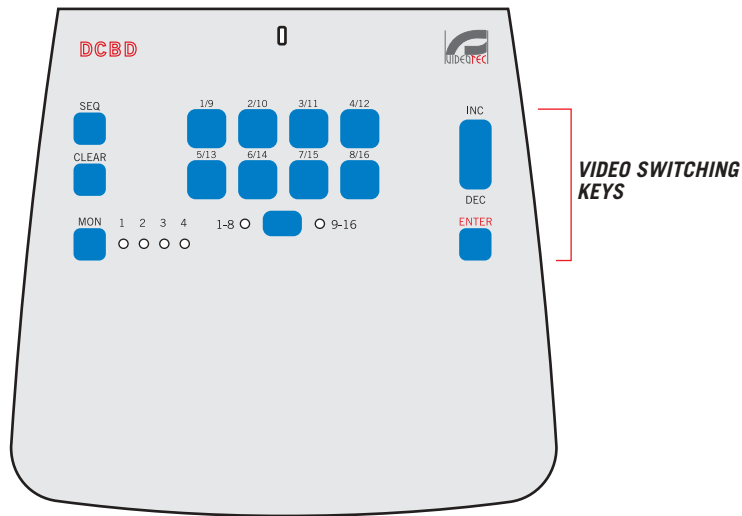

- Microprocessor controlled
- RS485 communication
- Ergonomic design

The DCBD keyboard is the solution for remote control of the SM series matrix.

This microprocessor-controlled keyboard allows you to control the video switching of SM42A-82A, SM84A-164A.

The operator can manage the following control functions: video switching, sequences and alarm reset, to matrix setup through a video menu.

The serial communication to the matrix is RS485.

The DCBD can be fed by the standard external power supply or directly by the matrix, up to a maximum of 700 m (2300 ft).

MODELS	
DCBD	Matrix control keyboard

TECHNICAL DATA

GENERAL

- Control of max 16 cameras
- Alarm reset
- Supplied with: instruction manual, wide range power supply, 3 power cables, 2 telephone cables, 2 jack shunt boxes RJ jack

MECHANICAL

- Thermo resistant and shock proof ABS
- 14 rubber keys
- Dimensions: 80x190x205 mm (3.4x7.5x8 in)
- 1 connector RJ11
- Power supply jack connector
- Configuration Dip-Switch
- 4 LEDs indicating the active monitor
- 8 LEDs indicating the active camera
- 2 LEDs indicating the active camera group (cameras 1 to 8 or cameras 9 to 16)
- Power supply LED