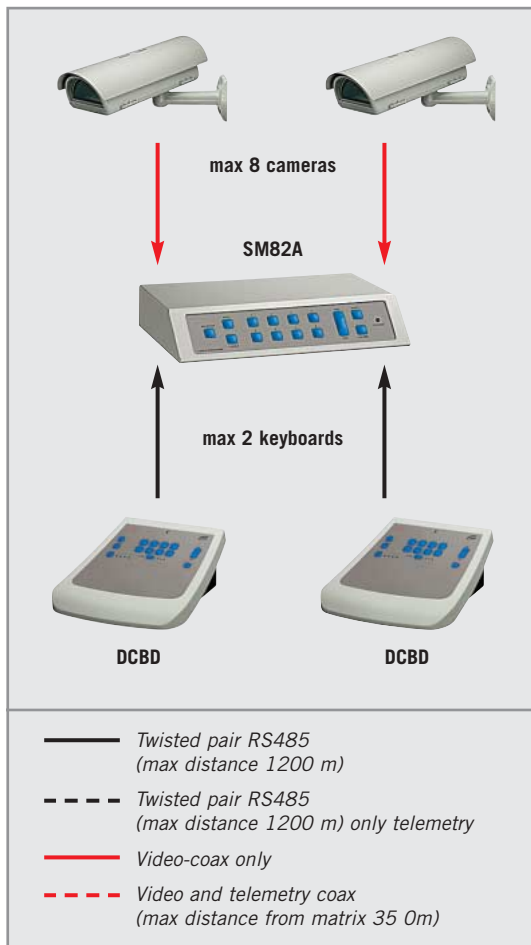

- Microprocessor controlled
- RS485 communication
- Ergonomic design

The DCBD keyboard is the solution for remote control of the SM series matrix.

This microprocessor-controlled keyboard allows you to control the video switching of SM42A-82A, SM84A-164A.

The operator can manage the following control functions: video switching, sequences and alarm reset, to matrix setup through a video menu.

The serial communication to the matrix is RS485.

The DCBD can be fed by the standard external power supply or directly by the matrix, up to a maximum of 700 m (2300 ft).

MODELS	
DCBD	Matrix control keyboard

TECHNICAL DATA

GENERAL

- Control of max 16 cameras
- Alarm reset
- Supplied with: instruction manual, wide range power supply, 3 power cables, 2 telephone cables, 2 jack shunt boxes RJ jack

MECHANICAL

- Thermo resistant and shock proof ABS
- 14 rubber keys
- Dimensions: 80x190x205 mm (3.4x7.5x8 in)
- 1 connector RJ11
- Power supply jack connector
- Configuration Dip-Switch
- 4 LEDs indicating the active monitor
- 8 LEDs indicating the active camera
- 2 LEDs indicating the active camera group (cameras 1 to 8 or cameras 9 to 16)
- Power supply LED