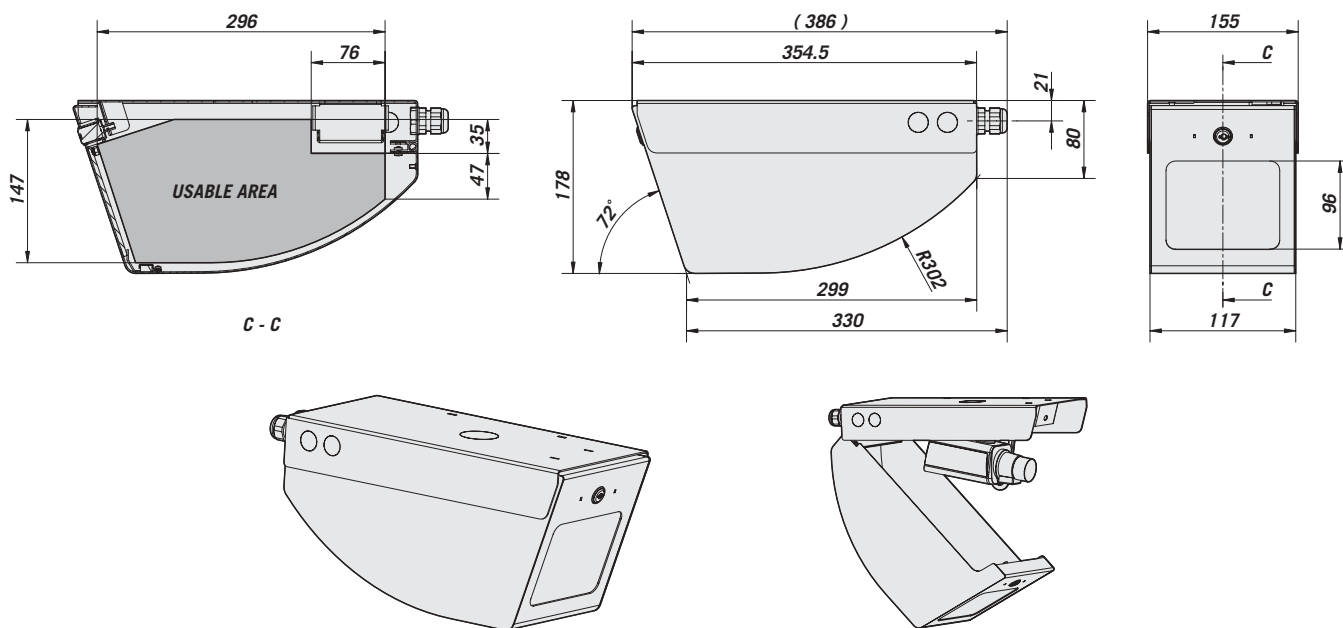

AVTPSC is made of sheet steel (1,5 mm thick) and painted with epoxypolyester powder.

The housing is equipped with an internal bracket for the camera attachment and adjustment.

The compass opening allows ease installation and maintenance. A 4 mm thick PMMA glass is fixed on the front.

The cable outlet is made possible from the fixing base, from both sides (left or right) and from the 2 M20 cable glands on the back side. AVTPSC can eventually be equipped with heater and camera power supply.

MODELS

AVTPSC0A000

Vandal resistant wedge housing with common lock and key

AVTPSC

The values are in millimeters.

TECHNICAL DATA

GENERAL

- Build in sheet steel 1,5 mm thick (0.06 in)
- Epoxypolyester powder painted RAL9002
- PMMA glass 4 mm (0.15 in) thick
- Compass opening

MECHANICAL

- External dimensions (WxHxL): 354,5x178x155 mm (14x7x6.1 in)
- Common key locked
- Cable outlet through fixing side, on both sides (right and left) or 2 M20 cable glands
- Window dimensions: 117x96 mm (4.6x3.8 in)