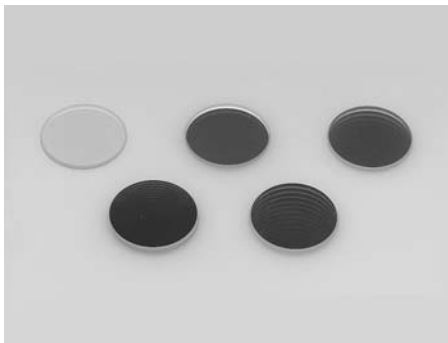

Insert filter holder KL 200

Insert filter only for KL 1500 LCD

Insert filter for KL 1500 LCD and KL 2500 LCD

Insert Filters

- The cold light sources KL 200, KL 1500 LCD and KL 2500 LCD have an integrated filter holder, filter slide or filter wheel .
- Insert filters are placed inside of the light source and evenly illuminate the entire fiber bundle and can be used with all standard fiberoptics for the respective light source.
- Filter change is extremely easy with the filter drawer and filter wheel.
- All SCHOTT insert filters are color interference filters with hard oxide layers, which withstand the extreme temperatures at the focal point of the halogen reflector bulb.
- Manufactured in the EU.

Insert filters				
	Part. No.	Color	Wavelength	Diameter
Insert filter holder KL 200	128 300	Light source can be upgraded with this holder		
Insert filter for KL 200	128 302	Blue		Ø 17 mm
	128 303	Red		Ø 17 mm
	128 304	Green		Ø 17 mm
	128 305	Yellow		Ø 17 mm
	128 306	Daylight		Ø 17 mm
Insert filter with holder only for KL 1500 LCD	158 302	Blue		
	158 303	Red		
	158 304	Green		
	158 305	Yellow		
	158 306	Daylight		
Insert filter for KL 1500 LCD and KL 2500 LCD	258 302	Blue		Ø 28 mm
	258 303	Red		Ø 28 mm
	258 304	Green		Ø 28 mm
	258 305	Yellow		Ø 28 mm
	258 306	Daylight		Ø 28 mm
Fluorescence excitation filters for KL 2500 LCD	258 313	Blue	485 nm	Ø 28 mm
	258 314	Green	515 nm	Ø 28 mm

Insert Filters

SCHOTT