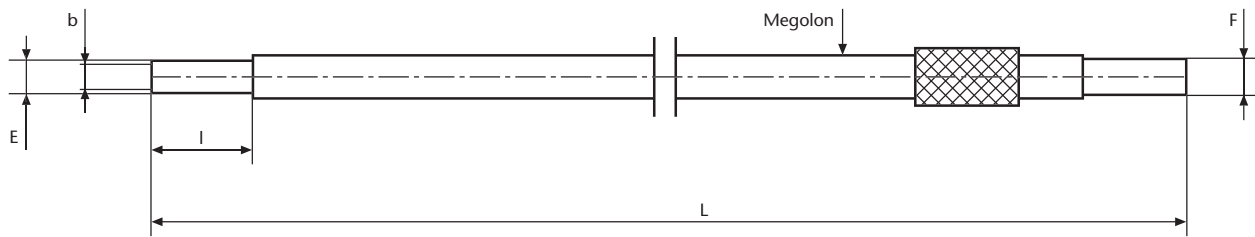

Flexible Light Guides

Flexible Light Guides, 1-branch – KL 200, KL 1500 LCD, KL 2500 LCD