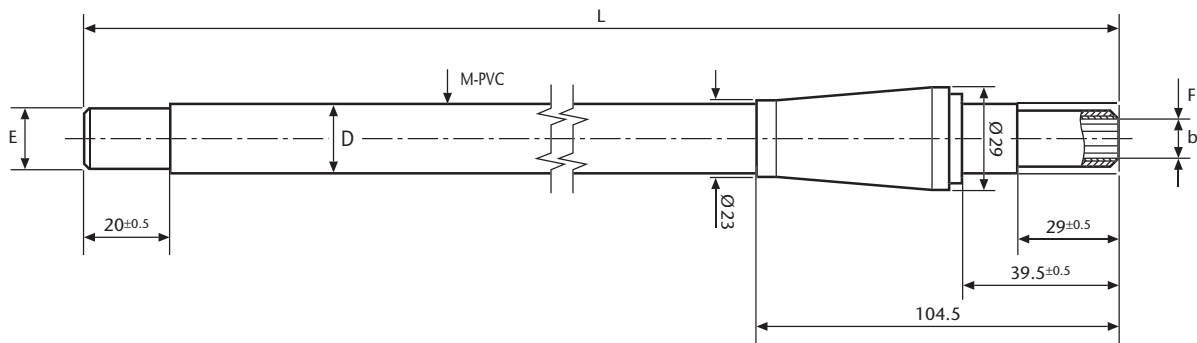

Flexible Light Guides, 1-branch – KL 2500 LCD only