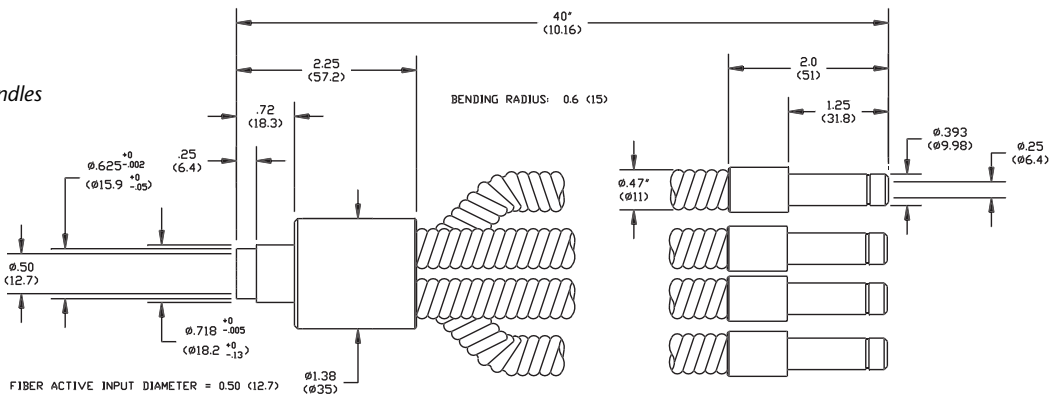

## Features

- Tight bending radius for easy routing.
- A variety of standard sizes in dual and quad configurations. (See chart below for dual and quad bundle part numbers and specifications.)
- Multi-leg bundles are illuminated with one light source.
- The standard output ferrules accept spot lenses which accept polarizing caps. (See Accessories section of the product catalog for more details.)
- Standard input accepts Dichroic color filters, diffusers and ColdVision Series light sources. The bundles can be used with other manufacturer's continuous light sources.
- Support products are available in the Support Apparatus section of the product catalog.
- Custom configurations are available. Lead time is required.
- Manufactured in the USA.

Dual and Quad Bundles				
Part No.	Active Input Fiber Diameter	Distal Ferrule Diameter	Tubing Diameter	Bundle Length
<b>Dual Bundles</b>				
A08530	.30" (8)	.393"(10)	.40" (10)	40"(1016)
A08540	.36" (9)	.393" (10)	.47" (12)	40"(1016)
A08550	.43" (11)	.393" (10)	.47" (12)	40"(1016)
A08550.72	.43" (11)	.393" (10)	.47" (12)	72" (1829)
<b>Quad Bundles</b>				
A08545	.50" (13)	.393" (10)	.47" (12)	40" (1016)

# Dual and Quad Bundles

**Ringlight Input:** Black Anodized Aluminum

**Bundle Sheathing:** PVC Covered Metal Tubing

**Warning:** This product is manufactured with glass fiber. Not for use in cable/hose carrier. Call SCHOTT to discuss moving cable/hose carrier applications.

**A08530 - A08550.72**  
Dual Flexible Bundles

**A08545**  
Quad Flexible Bundles

Dimensions in ( ) are in mm

**Matrix for A08530 - A08550.72 Dual Bundles**

Part No.	A	B	C	Bend Radius	D
A08530	.30" (8)	40" (1016)	.40" (10)	.5" (13)	.21" (5.3)
A08540	.36" (9)	40" (1016)	.47" (12)	.6" (15)	.25" (6.4)
A08550	.43" (11)	40" (1016)	.47" (12)	.6" (15)	.30" (7.6)
A08550.72	.43" (11)	72" (1829)	.47" (12)	.6" (15)	.30" (7.6)