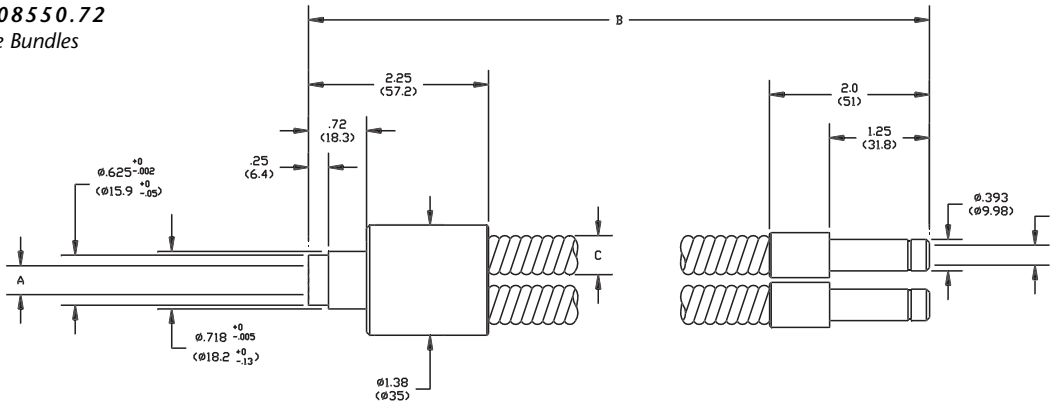

## Features

- Tight bending radius for easy routing.
- A variety of standard sizes in dual and quad configurations. (See chart below for dual and quad bundle part numbers and specifications.)
- Multi-leg bundles are illuminated with one light source.
- The standard output ferrules accept spot lenses which accept polarizing caps. (See Accessories section of the product catalog for more details.)
- Standard input accepts Dichroic color filters, diffusers and ColdVision Series light sources. The bundles can be used with other manufacturer's continuous light sources.
- Support products are available in the Support Apparatus section of the product catalog.
- Custom configurations are available. Lead time is required.
- Manufactured in the USA.

Dual and Quad Bundles				
Part No.	Active Input Fiber Diameter	Distal Ferrule Diameter	Tubing Diameter	Bundle Length
<b>Dual Bundles</b>				
A08530	.30" (8)	.393"(10)	.40" (10)	40"(1016)
A08540	.36" (9)	.393" (10)	.47" (12)	40"(1016)
A08550	.43" (11)	.393" (10)	.47" (12)	40"(1016)
A08550.72	.43" (11)	.393" (10)	.47" (12)	72" (1829)
<b>Quad Bundles</b>				
A08545	.50" (13)	.393" (10)	.47" (12)	40" (1016)

# Dual and Quad Bundles

**Ringlight Input:** Black Anodized Aluminum

**Bundle Sheathing:** PVC Covered Metal Tubing

**Warning:** This product is manufactured with glass fiber. Not for use in cable/hose carrier. Call SCHOTT to discuss moving cable/hose carrier applications.

**A08530 - A08550.72**  
Dual Flexible Bundles

**A08545**  
Quad Flexible Bundles

Dimensions in ( ) are in mm

**Matrix for A08530 - A08550.72 Dual Bundles**

Part No.	A	B	C	Bend Radius	D
A08530	.30" (8)	40" (1016)	.40" (10)	.5" (13)	.21" (5.3)
A08540	.36" (9)	40" (1016)	.47" (12)	.6" (15)	.25" (6.4)
A08550	.43" (11)	40" (1016)	.47" (12)	.6" (15)	.30" (7.6)
A08550.72	.43" (11)	72" (1829)	.47" (12)	.6" (15)	.30" (7.6)