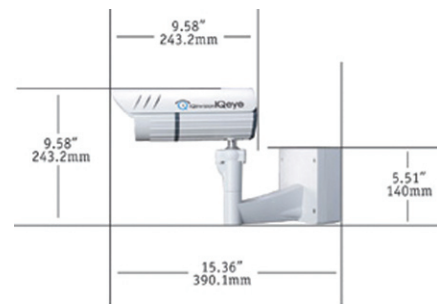

Camera weight (without lens): 96oz (2839g)

IQinVision
www.iqeye.com