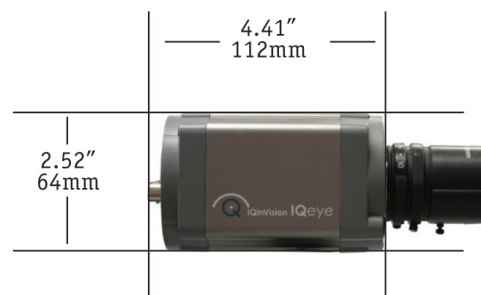

NEW!

IQeye Event Recording System (ERS)

The IQeye ERS is a self-contained high-definition megapixel network recorder that uses NO BANDWIDTH to record crisp, clear video, making it perfect for installations where network bandwidth is a premium.

Camera weight (without lens): 13oz (369g)

IQinVision 
www.iqeye.com

IQeye PRO LINE

IQeye700/750 Series

FEATURES

- 1.3 Megapixels @ 30 fps
- 2.0 Megapixels @ 20 fps
- 3.1 Megapixels @ 12 fps
- 5.0 Megapixels @ 10 fps
- 64 Independent Video Streams with IQcameo™
- On-Camera Recording with CF Memory Card
- <0.05 Lux IR Sensitive (75x Day/Night Series)
- MultiStream Low BW + Hi Resolution
- IEEE 802.3af - Power-over-Ethernet
- Public View Port™ Analog Output
- LIGHTGRABBER™ II Low-light Feature
- Digital Image Cropping
- <2.5 Watts Power AC/DC
- Include/Exclude Exposure Window, Privacy Zones